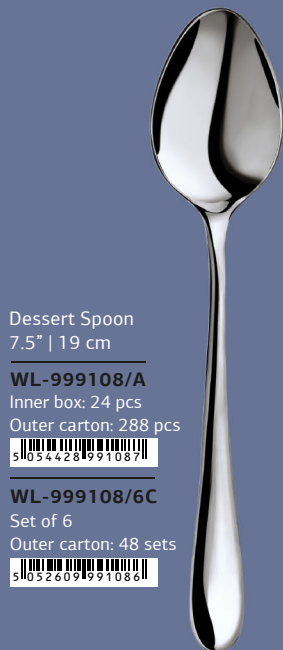

# Stella

collection

Dinner Spoon  
8" | 21 cm

**WL-999102/A**

Inner box: 24 pcs  
Outer carton: 288 pcs

**WL-999102/6C**

Set of 6  
Outer carton: 48 sets

Dessert Spoon  
7.5" | 19 cm

**WL-999108/A**

Inner box: 24 pcs  
Outer carton: 288 pcs

**WL-999108/6C**

Set of 6  
Outer carton: 48 sets

Teaspoon (Mug)  
6.5" | 16 cm

**WL-999103/A**

Inner box: 24 pcs  
Outer carton: 432 pcs

**WL-999103/6C**

Set of 6  
Outer carton: 72 sets

Teaspoon (Cup)  
5.5" | 14 cm

**WL-999104/A**

Inner box: 24 pcs  
Outer carton: 432 pcs

**WL-999104/6C**

Set of 6  
Outer carton: 72 sets

Coffee Spoon  
4.5" | 11.5 cm

**WL-999105/A**