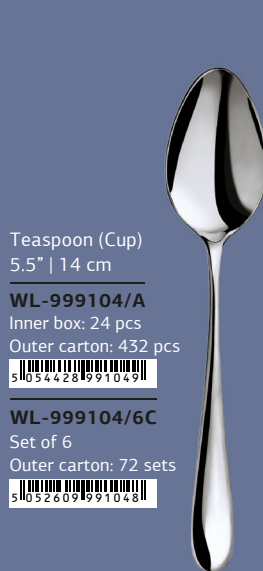

# Stella

collection

Dinner Spoon  
8" | 21 cm

**WL-999102/A**

Inner box: 24 pcs  
Outer carton: 288 pcs

**WL-999102/6C**

Set of 6  
Outer carton: 48 sets

Dessert Spoon  
7.5" | 19 cm

**WL-999108/A**

Inner box: 24 pcs  
Outer carton: 288 pcs

**WL-999108/6C**

Set of 6  
Outer carton: 48 sets

Teaspoon (Mug)  
6.5" | 16 cm

**WL-999103/A**

Inner box: 24 pcs  
Outer carton: 432 pcs

**WL-999103/6C**

Set of 6  
Outer carton: 72 sets

Teaspoon (Cup)  
5.5" | 14 cm

**WL-999104/A**

Inner box: 24 pcs  
Outer carton: 432 pcs

**WL-999104/6C**

Set of 6  
Outer carton: 72 sets

Coffee Spoon  
4.5" | 11.5 cm

**WL-999105/A**