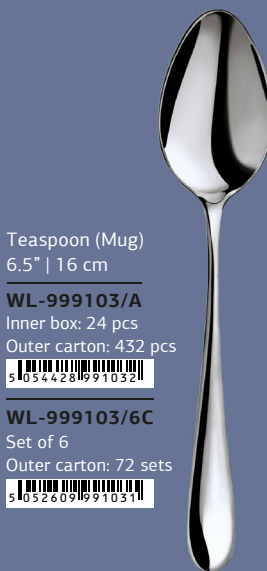

# Stella

collection

Dinner Spoon  
8" | 21 cm

**WL-999102/A**

Inner box: 24 pcs  
Outer carton: 288 pcs

**WL-999102/6C**

Set of 6  
Outer carton: 48 sets

Dessert Spoon  
7.5" | 19 cm

**WL-999108/A**

Inner box: 24 pcs  
Outer carton: 288 pcs

**WL-999108/6C**

Set of 6  
Outer carton: 48 sets

Teaspoon (Mug)  
6.5" | 16 cm

**WL-999103/A**

Inner box: 24 pcs  
Outer carton: 432 pcs

**WL-999103/6C**

Set of 6  
Outer carton: 72 sets

Teaspoon (Cup)  
5.5" | 14 cm

**WL-999104/A**

Inner box: 24 pcs  
Outer carton: 432 pcs

**WL-999104/6C**

Set of 6  
Outer carton: 72 sets

Coffee Spoon  
4.5" | 11.5 cm

**WL-999105/A**